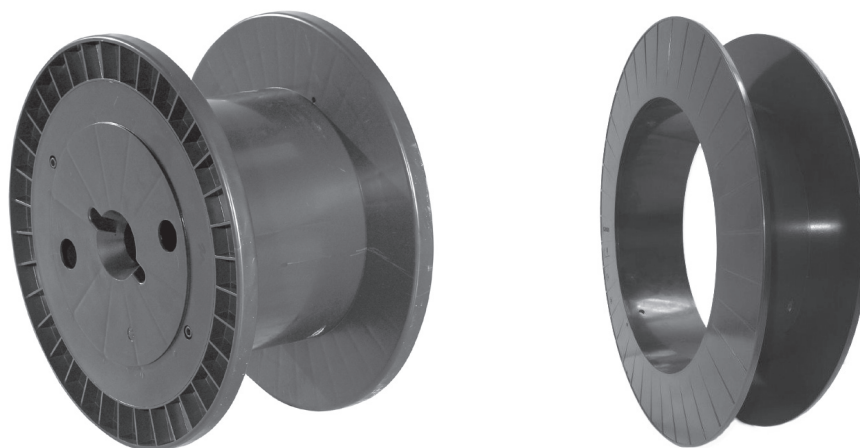

Delivery forms

Plastic Spool

Edition 04/2016
Replaces edition 01/2012

	diameter			width		arbore	wire weight
	outside mm	inside mm	borehole mm	outside mm	inside mm	E mm	max kg
K 355	355	224	36	200	160	80	40
SH 460	460	319	305	105	91		40